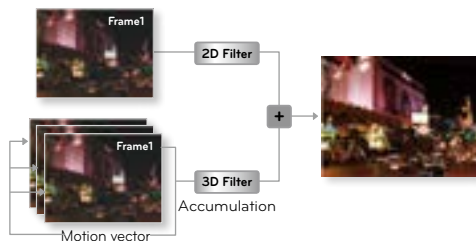

SENS-UP / EIS / 3D-DNR

XDI-II can process Full HD superior images and apply WDR, Sens-up, EIS, and 3D-DNR functions.

| SENS-UP |

| EIS |

| 2D+3D-DNR |

LOW INSTALLATION COST WITH PoE

Power over Ethernet (PoE) refers to a technology that allows IP devices to receive power over existing LAN cabling. PoE does not need any separate power installation connection and thus simplifies installation. The technology is space-saving and allows devices to receive power and data over existing infrastructures, without needing to upgrade them.

80DB WDR

XDI-II offers 80dB of Dynamic Range and creates nearly no noise, enabling users to better see objects even with backlight.

WDR	LG		Other Camera	
	off	on	off	on
Detected zones<0.98	23	40	22	34.8
DR (f-stops)	7.83	13.3	7.37	11.6
DR (dB)	47.1366	80.066	44.3674	69.832