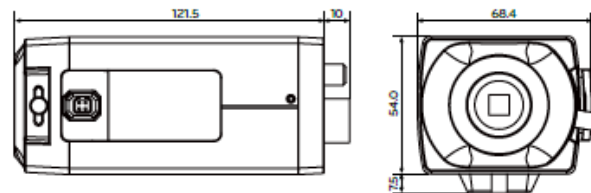

Dimension (Unit : mm)

Model	LNB5100	LNB3100	
Camera	Image Sensor	6.08 mm (1/3 Type) CMOS	
	Mount Type	CS Mountable	
	Resolution	Up to 1280 x 1024	
	Min. Illumination	Color : 0.3 Lux @ F1.2 B/W : 0.005 Lux @ F1.2	Color : 0.3 Lux @ F1.2 B/W : 0.3 Lux @ F1.2
	Day / Night	ICR (Auto / Day / Night)	Digital (Auto / Day / Night)
	WDR	80 dB	
	Image Enhancement	Backlight Compensation / 2D+3D-DNR / Exposure Control / Sens-up Control / AGC / White Balance / Privacy Masking / EIS / Sharpness / Digital Zoom / Scene mode	Backlight Compensation / 2D+3D-DNR / Exposure Control / Sens-up Control / AGC / White Balance / Privacy Masking / EIS / Sharpness / Digital Zoom
Video/Audio	Video Compression	H.264 (High Profile Supported) / MJPEG	
	Frame Rate	30 fps @ 1280 x 1024, 30fps @ 720p(HD)	
	Multi-Streaming	Dynamic Profile (Up to 7)	
	ROI Streaming	Yes	
	Open Protocol	ONVIF 1.02, PSIA 1.1	
Audio	Audio Compression	G.711, G.726	-
	2-Way Audio	Yes	-
Event	Motion Detection	Yes	-
	Event Notification	Relay Out / Email / FTP	Email / FTP
	Pre Event Buffering	5 / 5 Seconds	
	Video Analytics Embedded	Intelligent Motion Detection, Trip Zone, Object Counting, Streaming Metadata	-
Interface	Video In/Out	1 RCA Out	
	Audio In/Out	1 In / 1 Out	-
	Alarm In/Out	1 In / 1 Out	-
	SD Slot	Micro SD	
Network	Ethernet	RJ-45 10/100 BASE-T	
	Security	Password Protection, HTTPS (SSL, TLS)	
	Protocol	IPv4/6 - TCP/IP, UDP, HTTP, HTTPS, RTP, RTSP, DHCP, ICMP IPv4 - FTP, SMTP, NTP, ARP, SNMP v1/v2c/v3, DDNS (LG)	
	Web Viewer	Microsoft Internet Explorer 7.0 or above	
	Video Management Software	LG Ipsolute VMS, Mobile Application	
	Connections	Up to 10	
General	Power Source	PoE / DC12V	
	Power Consumption	5.9W	
	Operating Temperature / Humidity	-10°C - 50°C / 0% - 80%RH	
	Standard Approvals	UL, FCC, CE, KCC, Gongan	
	Color / Material	Black & Silver / Aluminum	
	Dimension (W x H x D) mm	68.4 x 61.5 x 131.5	
	Weight	365 g	357 g

* Exact products and specifications shown may vary by geographic region and are subject to change without notice. Actual products may differ from the images appearing in the catalog.