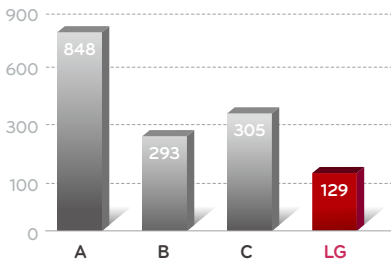

LOW LATENCY

Possesses excellent network performance with almost no latency, compared to the other products