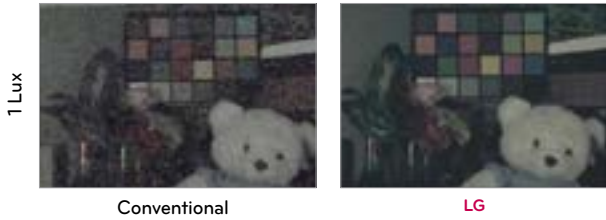

IP CAMERA TERMS & FEATURES

LG Ipsolute refers to the route that provides solutions alongside IP products as the integrated brand of LG security network products. LG Ipsolute IP camera and server can easily connect to the Internet, use diverse compression methods, and transmit HD images at low beat ratio without loss. In addition, the network security system is implemented by the basic web viewer, mobile applications, and video management suite enabling remote control and monitoring.

LOW ILLUMINATION

Low luminance noise is excellent with XDI-II