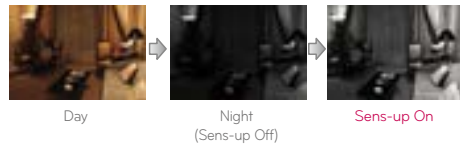

IP CAMERA TERMS & FEATURES

LG Ipsolute refers to the route that provides solutions alongside IP products as the integrated brand of LG security network products. LG Ipsolute IP camera and server can easily connect to the Internet, use diverse compression methods, and transmit HD images at low beat ratio without loss. In addition, the network security system is implemented by the basic web viewer, mobile applications, and video management suite enabling remote control and monitoring.

LOW ILLUMINATION

Low luminance noise is excellent with XDI-II

LOW LATENCY

Possesses excellent network performance with almost no latency, compared to the other products

SD SLOT

we provide SD SLOT for video buffering and backup event video separately. (SD Memory chip is not included)

SENS-UP / EIS / 3D-DNR

XDI-II can process Full HD superior images and apply WDR, Sens-up, EIS, and 3D-DNR functions.

| SENS-UP |

| EIS |

| 2D+3D-DNR |

LOW INSTALLATION COST WITH PoE

Power over Ethernet (PoE) refers to a technology that allows IP devices to receive power over existing LAN cabling. PoE does not need any separate power installation connection and thus simplifies installation. The technology is space-saving and allows devices to receive power and data over existing infrastructures, without needing to upgrade them.

80DB WDR

XDI-II offers 80dB of Dynamic Range and creates nearly no noise, enabling users to better see objects even with backlight.

WDR	LG		Other Camera	
	off	on	off	on
Detected zones<0.98	23	40	22	34.8
DR (f-stops)	7.83	13.3	7.37	11.6
DR (dB)	47.1366	80.066	44.3674	69.832

WDR OFF

WDR ON

Conventional

LG

LG IPSOLUTE VMS / MOBILE APPLICATION