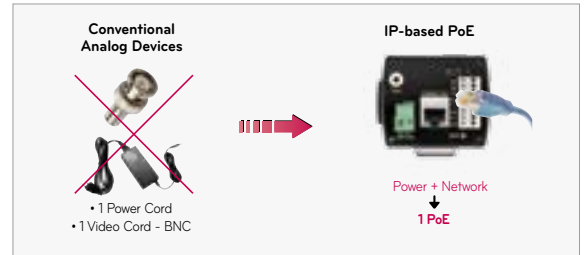

SENS-UP / EIS / 3D-DNR

XDI-II can process Full HD superior images and apply WDR, Sens-up, EIS, and 3D-DNR functions.

| SENS-UP |

| EIS |

| 2D+3D-DNR |

LOW INSTALLATION COST WITH PoE

Power over Ethernet (PoE) refers to a technology that allows IP devices to receive power over existing LAN cabling. PoE does not need any separate power installation connection and thus simplifies installation. The technology is space-saving and allows devices to receive power and data over existing infrastructures, without needing to upgrade them.